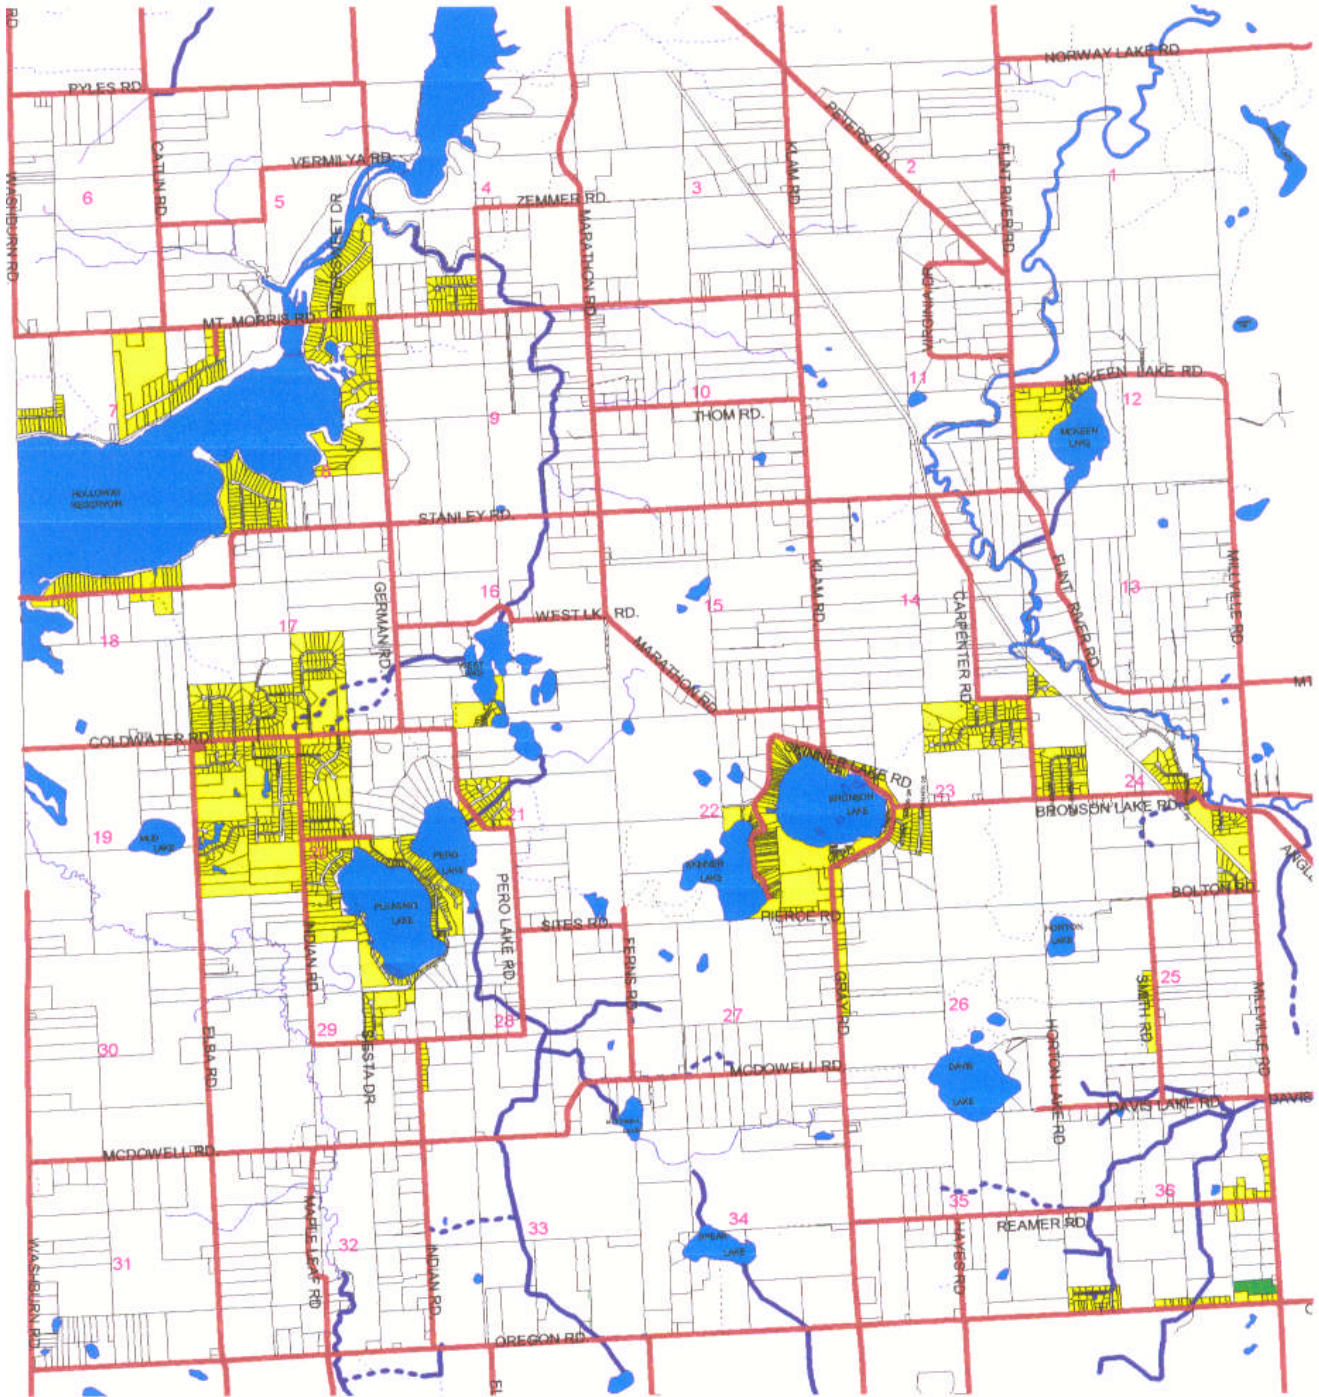

OREGON TOWNSHIP ZONING MAP

- Agricultural Residential (AR)
- Commercial (C)
- Industrial (I)
- Single Family Residential (R-1)
- Residential Multiple (RM)

1" = 1 Mile

PRODUCED (03-01) BY:
Lapeer Co. Equalization - G.I.S.
255 Clay St. #304, Lapeer MI 48446
(810) 667-0228 or (810) 245-4812